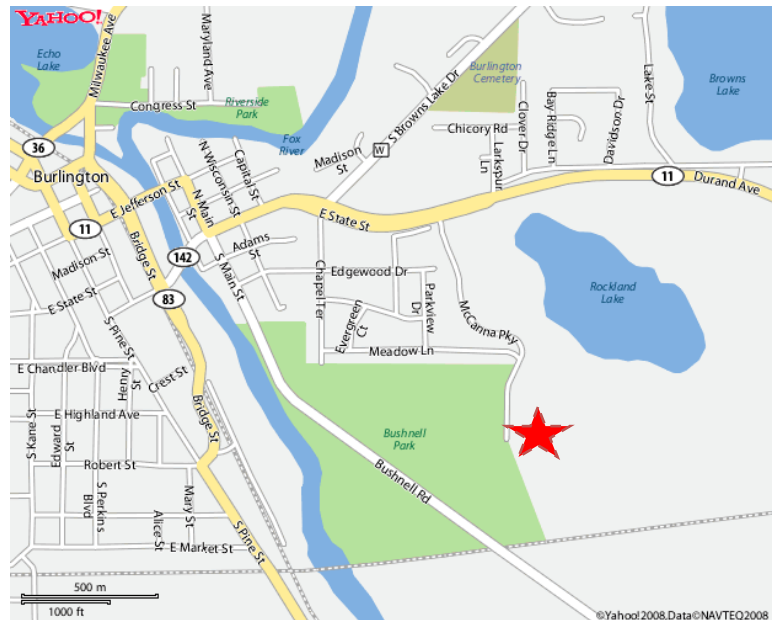

****There will be yellow signs to follow around Burlington to help you find the school.**

From North of Burlington

Hwy 36 South/west to County Road W, just past the Waterford exits. Follow County W (Browns Lake Road) to the left (south) to the stop sign. Turn left onto Hwy 11 East, go one block to McCanna, it only goes to the right. Follow McCanna to the school. Turn left to go to back entrance of school.

From West of Burlington

Hwy 11 East to Burlington. In Burlington, follow Hwy 11 East to McCanna. Please follow Hwy 11 East carefully through town as it is confusing. The last stop-n-go light as you leave Burlington on Hwy 11 E is McCanna Parkway. It only goes south (right). Follow McCanna to the school. Turn left to go to back entrance of school.

From East of Burlington

Take Highway 11 West to Burlington. As you come into town, the first stop and go light is McCanna Parkway, turn left. Follow McCanna to the school. Turn left to go to back entrance of school.

Highway 83 is under construction and CLOSED south of Burlington.

For more detailed directions, go to:

mapquest.com

or

maps.yahoo.com